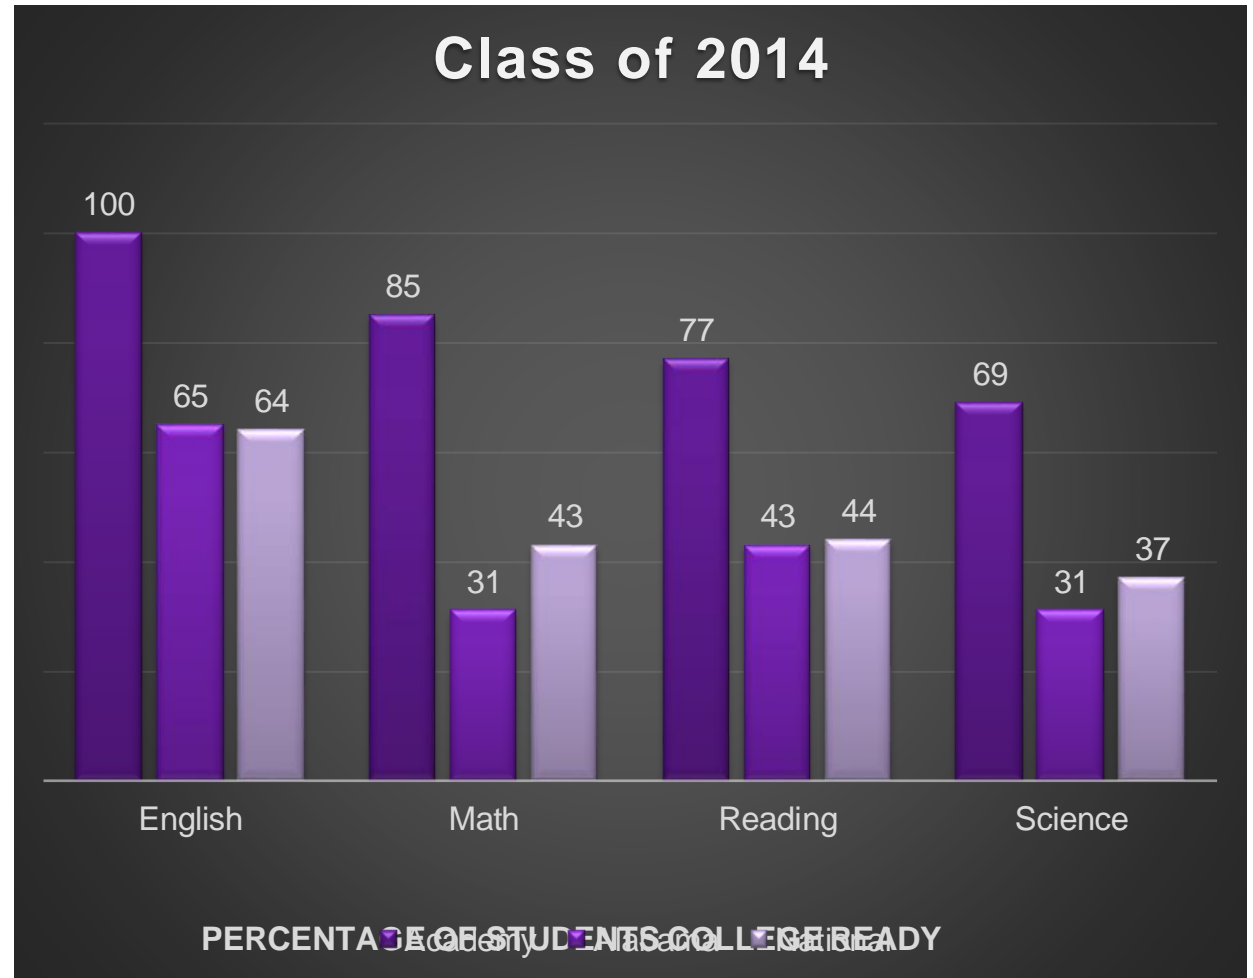

ACT SCORES

WHITESBURG
CHRISTIAN
ACADEMY

ACT SCORES

WHITESBURG
CHRISTIAN
ACADEMY

ACT SCORES

WHITESBURG
CHRISTIAN
ACADEMY

NEW! PSAT/ NMSQT SCORES

WHITESBURG
CHRISTIAN
ACADEMY