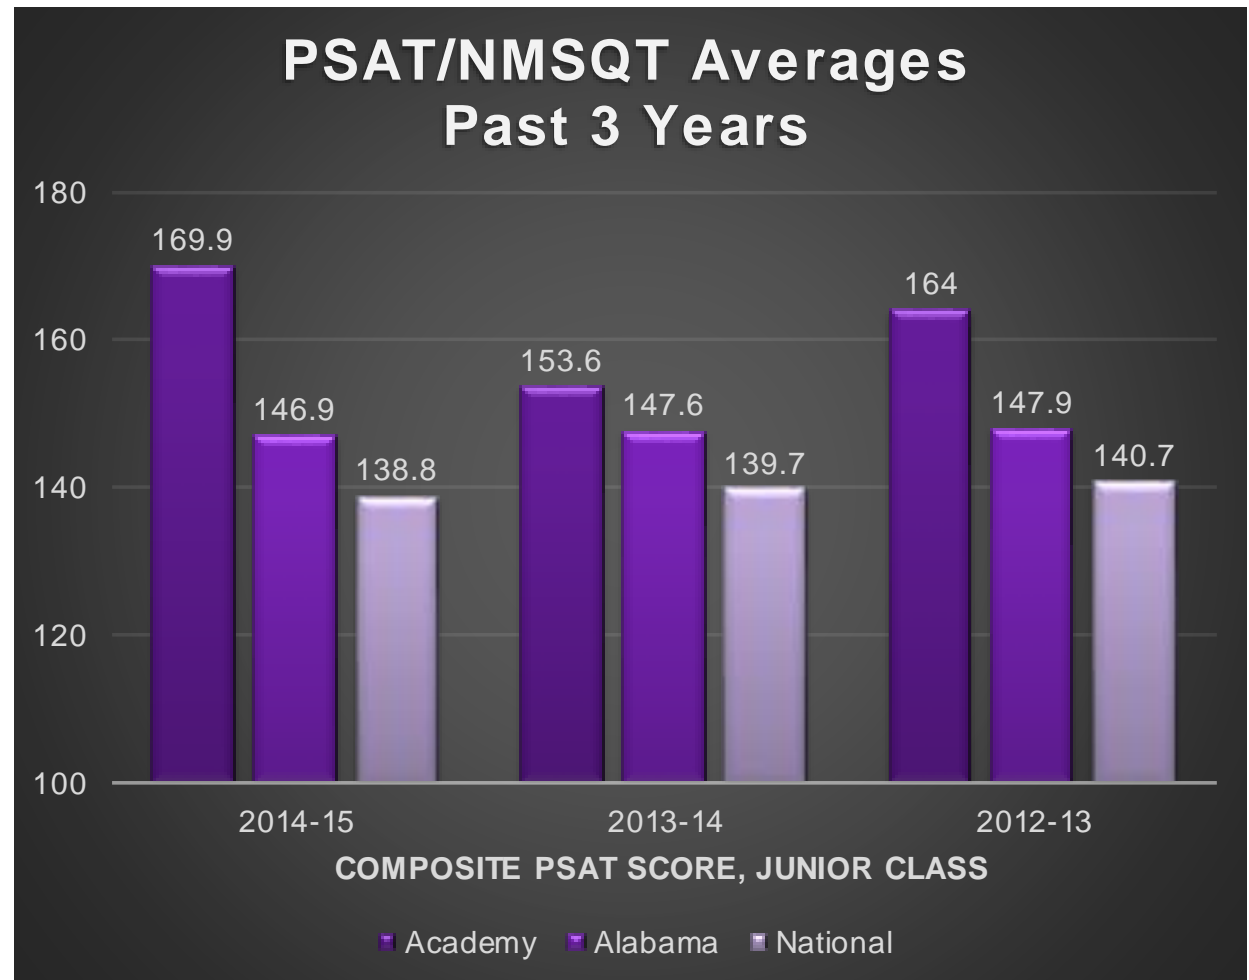

PSAT/ NMSQT SCORES

WHITESBURG
CHRISTIAN
ACADEMY