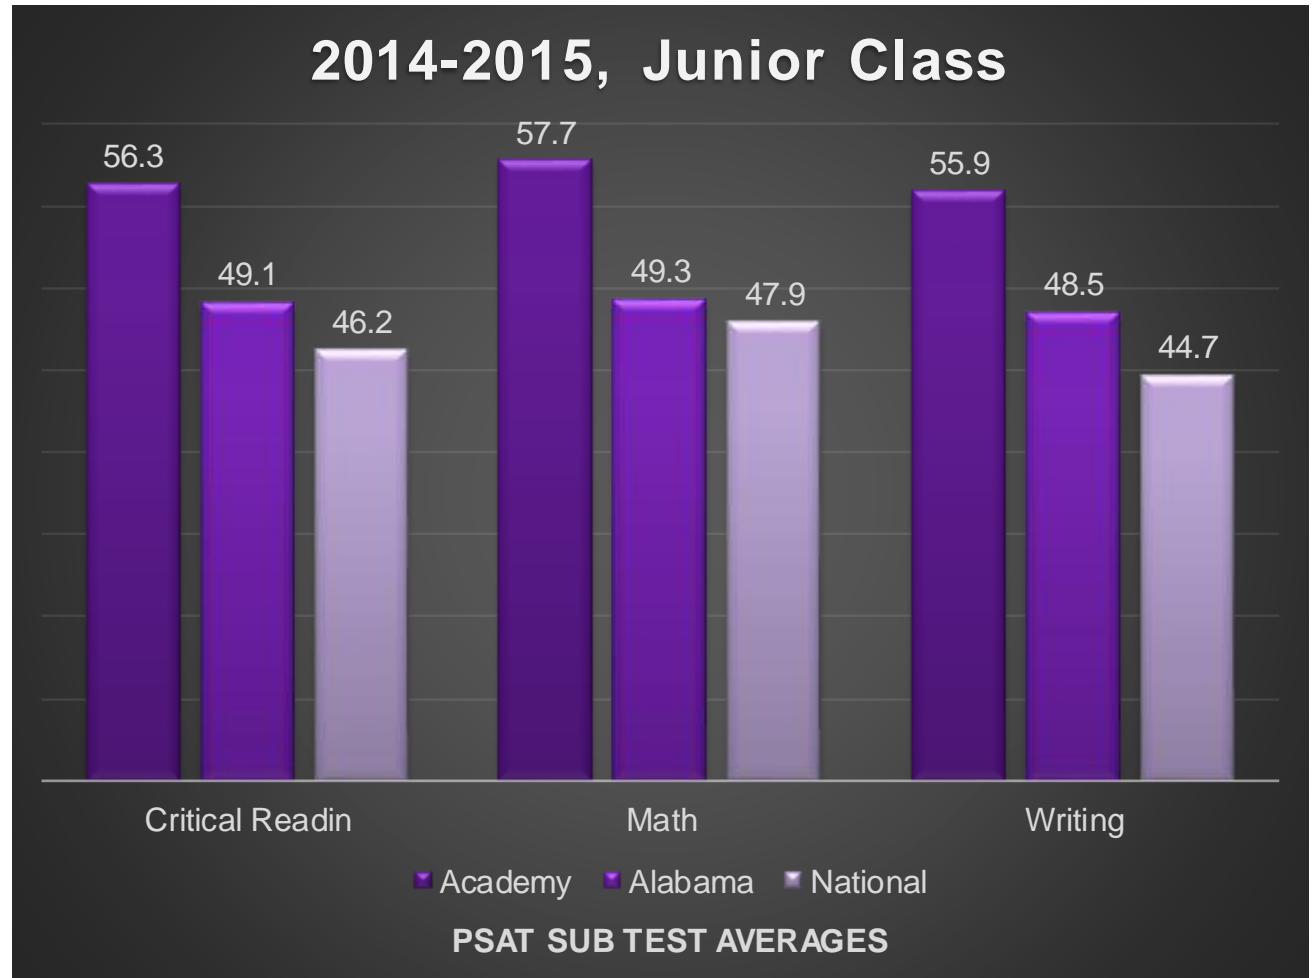

PSAT/ NMSQT SCORES

WHITESBURG
CHRISTIAN
ACADEMY