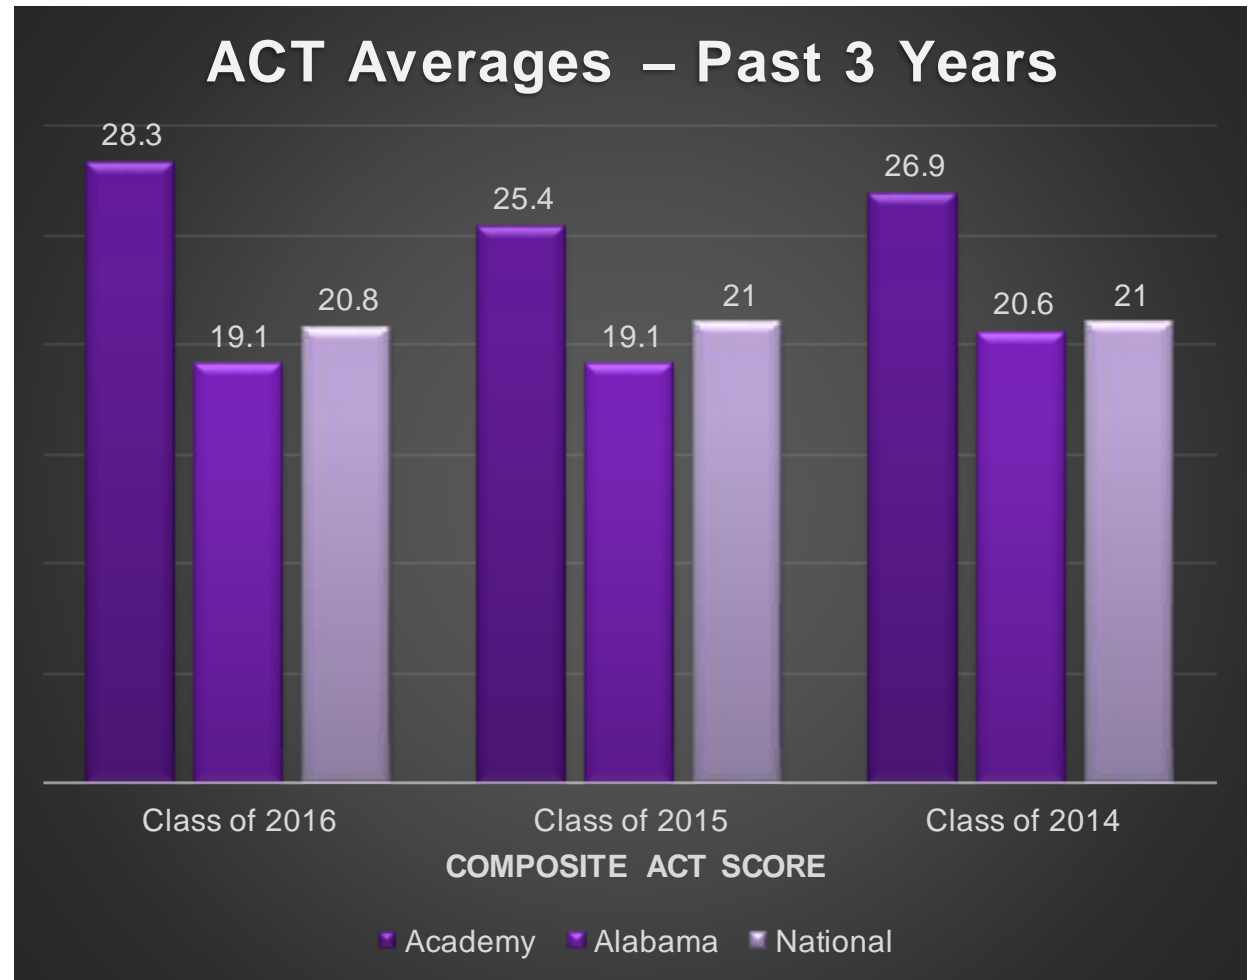

ACT SCORES

WHITESBURG
CHRISTIAN
ACADEMY

ACT SCORES

WHITESBURG
CHRISTIAN
ACADEMY

ACT SCORES

WHITESBURG
CHRISTIAN
ACADEMY

ACT SCORES

WHITESBURG
CHRISTIAN
ACADEMY

ACT SCORES

WHITESBURG
CHRISTIAN
ACADEMY

ACT SCORES

WHITESBURG
CHRISTIAN
ACADEMY

ACT SCORES

WHITESBURG
CHRISTIAN
ACADEMY

NEW! PSAT/ NMSQT SCORES

WHITESBURG
CHRISTIAN
ACADEMY