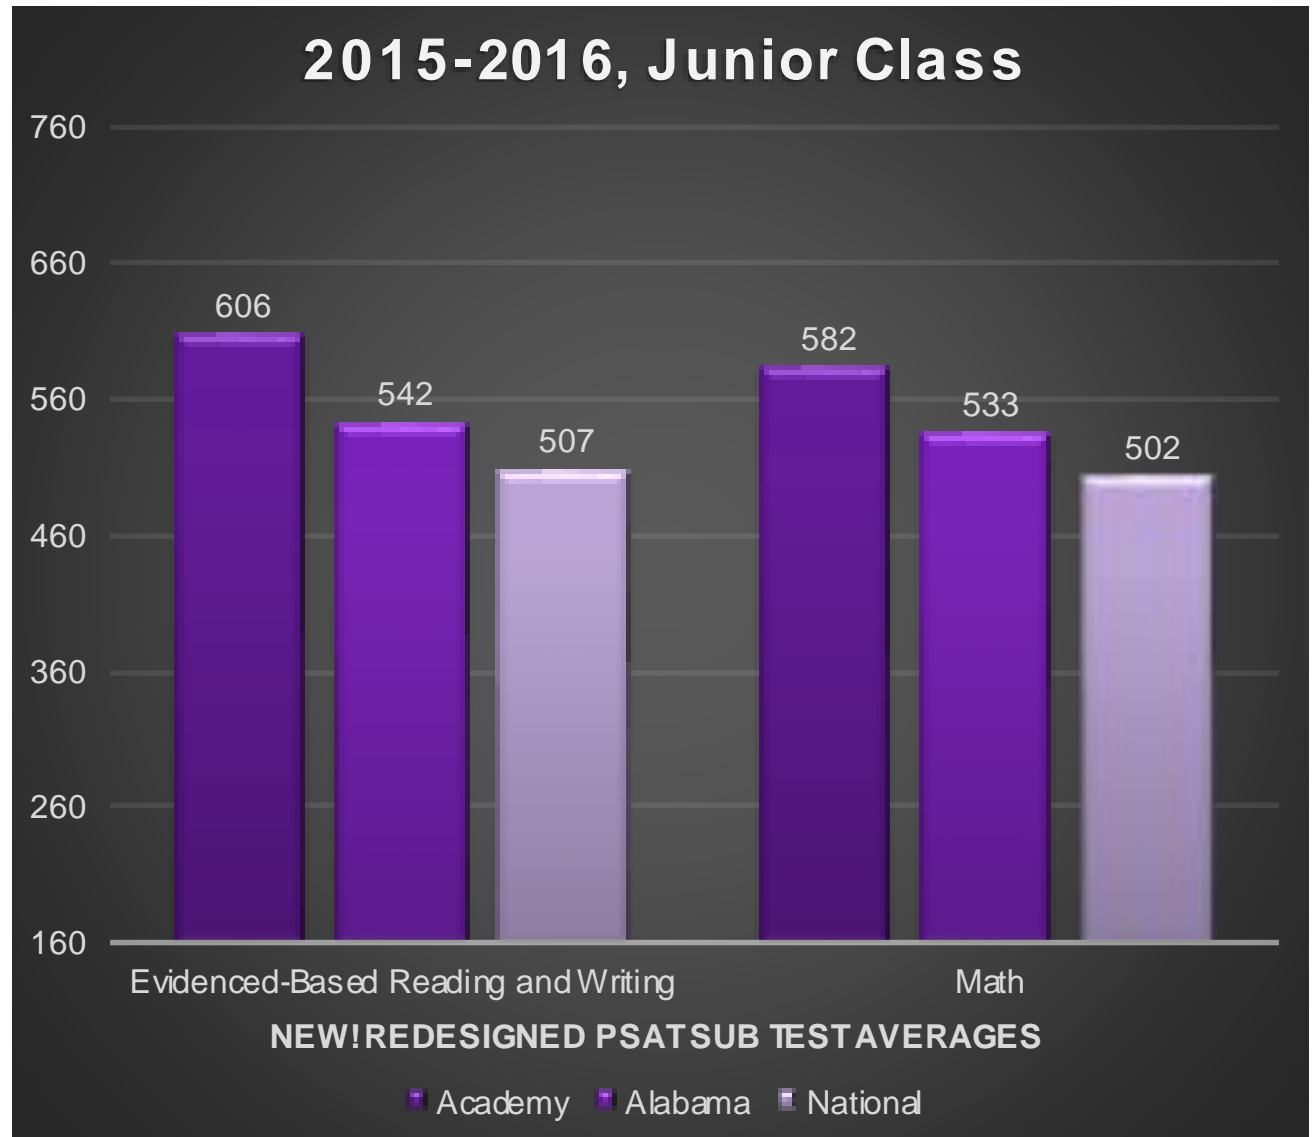

ACT SCORES

WHITESBURG
CHRISTIAN
ACADEMY

ACT SCORES

WHITESBURG
CHRISTIAN
ACADEMY

ACT SCORES

WHITESBURG
CHRISTIAN
ACADEMY

ACT SCORES

WHITESBURG
CHRISTIAN
ACADEMY

ACT SCORES

WHITESBURG
CHRISTIAN
ACADEMY

ACT SCORES

WHITESBURG
CHRISTIAN
ACADEMY

ACT SCORES

WHITESBURG
CHRISTIAN
ACADEMY

NEW! PSAT/ NMSQT SCORES

WHITESBURG
CHRISTIAN
ACADEMY